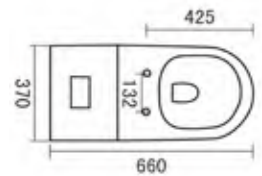

Toilet Suites & Bidet

Kadaya

HZX-99

- Available with a universal trap
- Modern and stylish design
- Soft Closing seat and cover
- Easy to clean removable seat
- Back to wall design
- Boxed rim - A unique style of flushing where the water is distributed evenly around the bowl when flushed, to give the bowl an overall more effective clean.