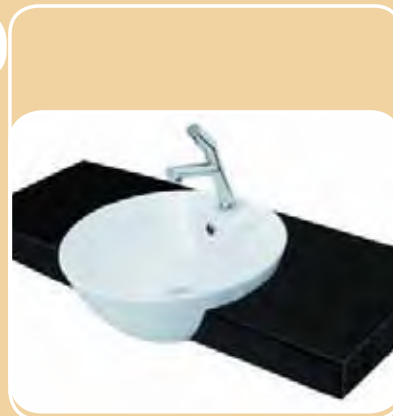

Semi Inset Basin Collection

Ariette 450

CB-8057

- All made with vitreous china
- Come with an overflow
- All come with one tap hole

Inset Basin Collection

Cello 575

CLVB-1980

Cello Mini

CB-2208

London

L-690M

- All made with vitreous china
- Come with an overflow
- All come with one tap hole

Quadro 415

CB-8108

Quadro 540

CB-8107

- All made with vitreous china
- Come with an overflow
- All come with one tap hole

Semi Recess Basin Collection

Alfa

L-75000

Ariette

L-75000B

Semi Recess Basin Collection

Cello

- Available with a universal trap, which will suit most applications.
- Modern and stylish design
- Soft Closing seat and cover
- Flush to the wall pan
- Concealed flushing pan
- Boxed rim - A unique style of flushing where the water is distributed evenly around the bowl when flushed, to give the bowl an overall more effective clean.