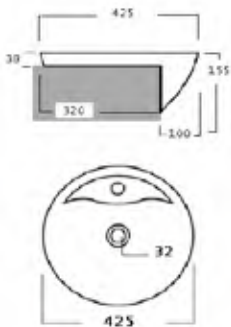

- All made with vitreous china
- Come with an overflow
- All come with one tap hole