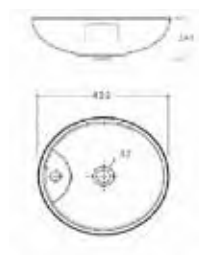

Quadro 530

CB-8084

Above Counter Basin Collection

Alfa

CB-8288

- All made with vitreous china
- Come with an overflow
- All come with one tap hole

Torrido 480

TRBS-101