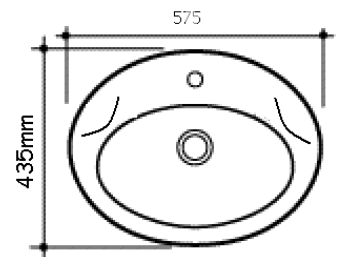

Semi Inset Basin Collection

Ariette 450

CB-8057

- All made with vitreous china
- Come with an overflow
- All come with one tap hole

Inset Basin Collection

Cello 575

CLVB-1980

Cello Mini