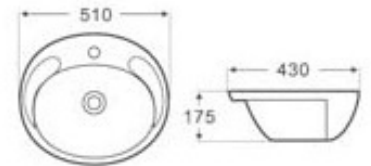

Semi Recess Basin Collection

Cello

CB-8068

Quadro 515