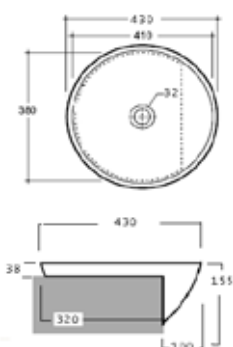

- All made with vitreous china
- Come with an overflow
- All come with one tap hole

Semi Recess Basin Collection

Alfa

L-75000

Ariette

L-75000B

Semi Recess Basin Collection

Cello