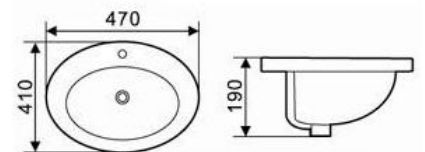

CB-2208

London