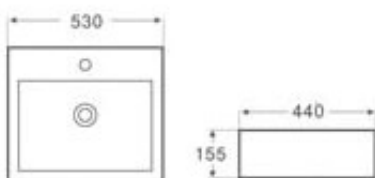

Above Counter Basin Collection

- All made with vitreous china
- Come with an overflow
- All come with one tap hole

CB-8079

D-342

CB-8086

Quadro 530

CB-8084