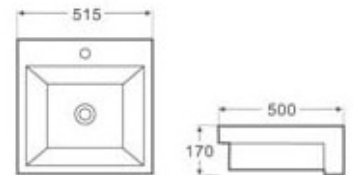

CB-8096

Quadro 470