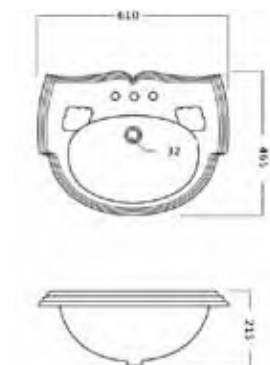

Semi Inset Basin Collection

Ariette 450

CB-8057

- All made with vitreous china
- Come with an overflow
- All come with one tap hole

Inset Basin Collection

Cello 575

CLVB-1980

Cello Mini

CB-2208

London

L-690M