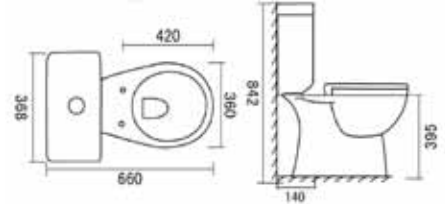

Boby

8004 P or S

- Available in P or S trap
- Soft Closing seat and cover
- Affordable option
- Adjustable flush 3/4.5L - 6L
- Boxed rim - A unique style of flushing where the water is distributed evenly around the bowl when flushed, to give the bowl an overall more effective clean.

Toilet Suites & Bidet

Kadaya

HZX-99

- Available with a universal trap
- Modern and stylish design
- Soft Closing seat and cover
- Easy to clean removable seat
- Back to wall design
- Boxed rim - A unique style of flushing where the water is distributed evenly around the bowl when flushed, to give the bowl an overall more effective clean.

Ruby

HZX-9971

- Available in P or S trap
- Modern and stylish design
- Soft Closing seat and cover
- Adjustable water level
- Boxed rim - A unique style of flushing where the water is distributed evenly around the bowl when flushed, to give the bowl an overall more effective clean.