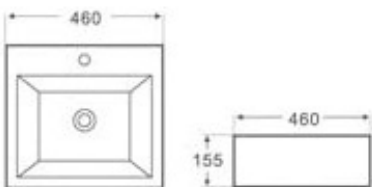

Above Counter Basin Collection

- All made with vitreous china
- Come with an overflow
- All come with one tap hole

Quadro 575

CB-8079

Quadro 330

D-342

Quadro 460

CB-8086