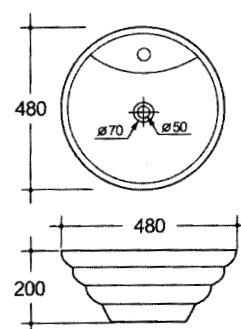

Quadro 530

CB-8084

Above Counter Basin Collection

Alfa

CB-8288

- All made with vitreous china
- Come with an overflow
- All come with one tap hole

Torrido 480

TRBS-101