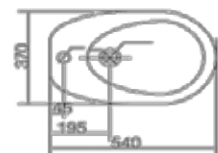

Ruby - Bidet

HF-011

- Elegant vitreous china over-rim bidet
- Standard overflow
- One tap hole.