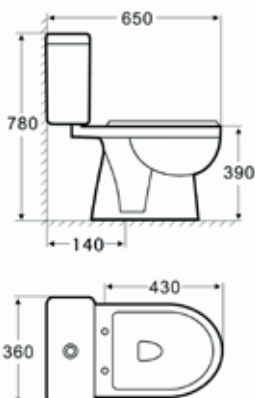

Torrido

TRSNV P or S

- Available in P or S trap
- Modern and stylish design
- Soft Closing seat and cover
- Flush to the wall pan
- Concealed flushing pan
- Adjustable water level
- Boxed rim - A unique style of flushing where the water is distributed evenly around the bowl when flushed, to give the bowl an overall more effective clean.

Boby

8004 P or S

- Available in P or S trap
- Soft Closing seat and cover
- Affordable option
- Adjustable flush 3/4.5L - 6L
- Boxed rim - A unique style of flushing where the water is distributed evenly around the bowl when flushed, to give the bowl an overall more effective clean.