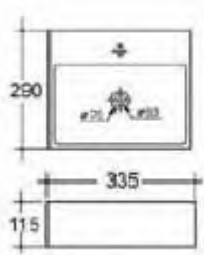

Above Counter Basin Collection

- All made with vitreous china
- Come with an overflow
- All come with one tap hole

Quadro 575

CB-8079

Quadro 330

D-342

Quadro 460

CB-8086