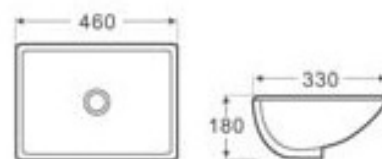

- All made with vitreous china
- Come with an overflow
- All come with one tap hole

Quadro 515