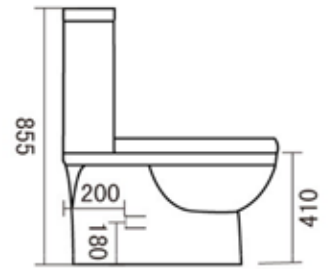

Toilet Suites & Bidet

Kadaya

HZX-99

- Available with a universal trap
- Modern and stylish design
- Soft Closing seat and cover
- Easy to clean removable seat
- Back to wall design
- Boxed rim - A unique style of flushing where the water is distributed evenly around the bowl when flushed, to give the bowl an overall more effective clean.